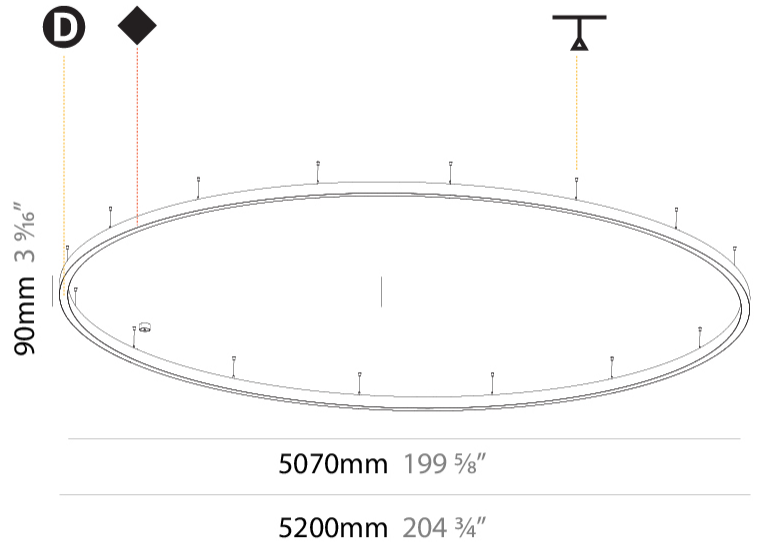

GENERAL

Series: Glorious
Subseries: Glorious Slim
Brand: Prolicht
Division: Architectural
Mounting Type: Suspension
Mounting Location: Ceiling
Subcategory: Ambient

PHYSICAL

Shape: Round
Diameter (mm): 5200
Diameter (in): 204 ³/₄
Height (mm): 90
Height (in): 3 ⁹/₁₆
Max. Overall Height (mm): 2090
Max. Overall Height (in): 82 ⁵/₁₆
Light Distribution: Direct / Indirect
Weight (kg): 55.788
Weight (lbs): 123.00
Diffuser: [PMMA - Opal or Micro-Prism](#)
Fixture Finish: [SSR / BKV / CWI / CRY / HAB / UFT / ITA / RUA / FTG / MYG / LOD / PUS / FRO / FUP / KIA / POP / BLS / SPG / MEY / GOH / GUM / CHC / COM / ABZ / JAG / OBR / MOS / ROR](#)
Fixture Material: Aluminum
Cable Details: 2000mm or 6000mm Transparent Cable

ELECTRICAL

Lamp Type: LED (Zhaga Standard)
Input Wattage (W): 392 / 280
Total Output Wattage (W): 336 / 240
Dimming: [Tri-Mode (Non-Dimming and Phase Dimming (120Vac only) and 0-10V Dimming)](#)
Driver Included: Yes
Driver Location: Integrated
Driver Type: Constant Current - Universal
Driver Class: Class 2
Input Voltage (V): 120 - 277
Constant Current (MA): 350

LED

Color Temperature (°K): [3000 / 3500 / 4000](#)
Max. Delivered Lumen (lm): 72090 / 73588 / 75090
CRI: >80 CRI
Lamp Life (hrs): 50000

OPTICAL

RATINGS AND CERTIFICATIONS

Certified By: Certified for North American Standards
IP rating: IP20