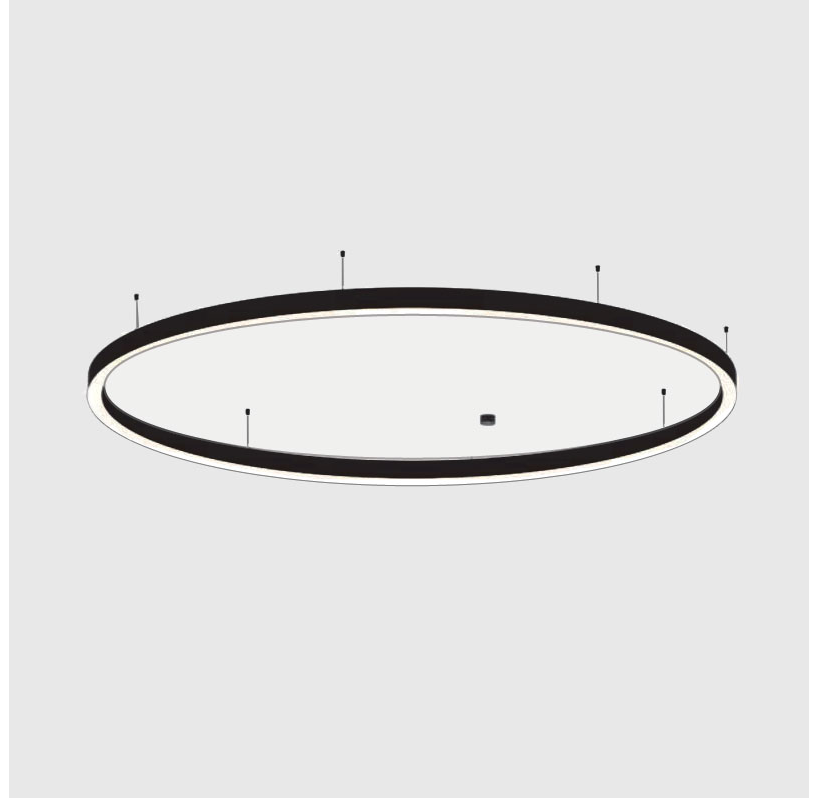

GENERAL

Series: Glorious
Subseries: Glorious Slim
Brand: Prolicht
Division: Architectural
Mounting Type: Suspension
Mounting Location: Ceiling
Subcategory: Ambient

PHYSICAL

Shape: Round
Diameter (mm): 5200
Diameter (in): 204 ³/₄
Height (mm): 90
Height (in): 3 ⁹/₁₆
Max. Overall Height (mm): 2090
Max. Overall Height (in): 82 ⁵/₁₆
Light Distribution: Direct / Indirect
Weight (kg): 55.788
Weight (lbs): 123.00
Diffuser: [PMMA - Opal or Micro-Prism](#)
Fixture Finish: [SSR / BKV / CWI / CRY / HAB / UFT / ITA / RUA / FTG / MYG / LOD / PUS / FRO / FUP / KIA / POP / BLS / SPG / MEY / GOH / GUM / CHC / COM / ABZ / JAG / OBR / MOS / ROR](#)
Fixture Material: Aluminum
Cable Details: 2000mm or 6000mm Transparent Cable

ELECTRICAL

Lamp Type: LED (Zhaga Standard)
Input Wattage (W): 392 / 280
Total Output Wattage (W): 336 / 240
Dimming: [Tri-Mode (Non-Dimming and Phase Dimming (120Vac only) and 0-10V Dimming)](#)
Driver Included: Yes
Driver Location: Integrated
Driver Type: Constant Current - Universal
Driver Class: Class 2
Input Voltage (V): 120 - 277
Constant Current (MA): 350

LED

Color Temperature (°K): [3000 / 3500 / 4000](#)
Max. Delivered Lumen (lm): 72090 / 73588 / 75090
CRI: >80 CRI
Lamp Life (hrs): 50000

OPTICAL

RATINGS AND CERTIFICATIONS

Certified By: Certified for North American Standards
IP rating: IP20